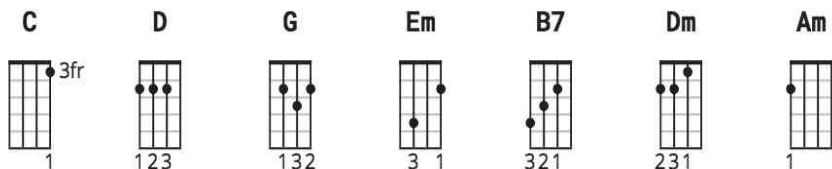

I Want To Hold Your Hand official tab by The Beatles

Tuning: E A D G B E

Key: G

CHORDS

STRUMMING

WHOLE SONG 134 bpm

[Intro]

C D C D C

D

[Verse 1]

Oh yeah, I'll tell you

something

I think you'll understand

When I say that something

I wanna hold your hand

[Chorus]

[Verse 3]

G
Yeah, you've got that
D
something
Em **B7**
I think you'll understand
G **D**
When I say that something
Em **B7**
I wanna hold your hand

[Chorus]

C **D** **G** **Em**
I wanna hold your hand
C **D** **G**
I wanna hold your hand

[Bridge]

Dm **G**
And when I touch you I
C
feel happy
Am
Inside
Dm **G**
It's such a feeling that
C
my love
D
I can't hide
C **D**
I can't hide
C **D**
I can't hide

[Verse 4]

G
Yeah, you've got that
D
something
Em **B7**
I think you'll understand
G **D**
When I say that something
Em **B7**
I wanna hold your hand