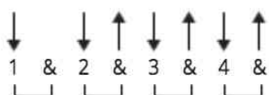

I Want To Hold Your Hand official tab by The Beatles

Tuning: E A D G B E

Key: G

CHORDS

STRUMMING

WHOLE SONG 134 bpm

[Intro]

C D C D C

D

[Verse 1]

Oh yeah, I'll tell you

something

I think you'll understand

When I say that something

I wanna hold your hand

[Chorus]

[Verse 3]

G
Yeah, you've got that
D
something
Em **B7**
I think you'll understand
G **D**
When I say that something
Em **B7**
I wanna hold your hand

[Chorus]

C **D** **G** **Em**
I wanna hold your hand
C **D** **G**
I wanna hold your hand

[Chorus]

C **D** **G** **Em**
I wanna hold your hand
C **D** **B7**
I wanna hold your hand
C **D** **C** **G**
I wanna hold your hand