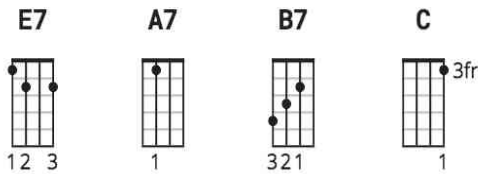

I Saw Her Standing There official tab by The Beatles

Tuning: E A D G B E

Key: E

CHORDS

STRUMMING

WHOLE SONG 160 bpm

E7

Well, she was

[Bridge]

A7

Well, my heart went "boom"

When I crossed that room

And I held her
B7 A7
Hand in mine
E7
Whoah, we danced

[Verse 3]
Through the night
A7
And we held each
E7
Other tight
And before too long
B7
I fell in love with her

[Chorus]
E7
Now I'll never dance
A7 C
With another, whooh
E7
Since I saw
B7 E7 B7
Her standing there, ah

[Solo]
E7 B7 E7 A7
E7 B7 E7
B7 A7
Well, my heart went "boom"

[Bridge]
When I crossed that room
And I held her
B7 A7
Hand in mine
E7
Whoah, we danced

[Verse 4]
Through the night
A7
And we held
E7
Each other tight
And before too long
B7
I fell in love with her

[Chorus]
E7
Now I'll never dance
A7 C
With another, whooh
E7
Since I saw
B7 E7
Her standing there
E7
Oh, since I saw