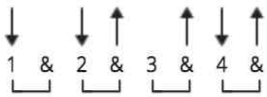

I Saw Her Standing There official tab by The Beatles

Tuning: E A D G B E

Key: E

CHORDS

STRUMMING

WHOLE SONG 160 bpm

E7

Well, she was