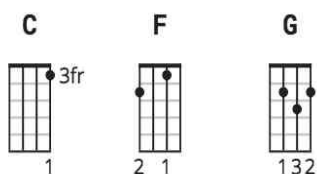

The Titanic chords by Pete Seeger

CHORDS

The Titanic

[Verse 1]

C **F**
It was on one Monday morning just about one o'clock
C **G**
When that great Titanic began to reel and rock
C
People began to scream and cry,
F
Saying "Lord, am I going to die?"
C **G** **C**
It was sad when that great ship went down

[Chorus]

F **C**
It was sad, it was sad,
G
It was sad when that great ship went down,
C **F**
Husbands and wives and little children lost their lives,
C **G** **C**
It was sad when that great ship went down.

[Verse 2]

C **F**
While they were building they said what they would do,
C **G**
We will build a ship that water can't go through;
C
But God with power in hand,

F
Showed the world that it could not stand.
C G C
It was sad when that great ship went down.

[Chorus]

F C
It was sad, it was sad,
G
It was sad when that great ship went down,
C F
Husbands and wives and little children lost their lives,
C G C
It was sad when that great ship went down.

[Verse 3]

C F
When that ship left England it was making for the shore,
C G
The rich had declared that they would not ride with the poor,
C
So they put the poor below,
F
They were the first to go.
C G C
It was sad when that great ship went down.